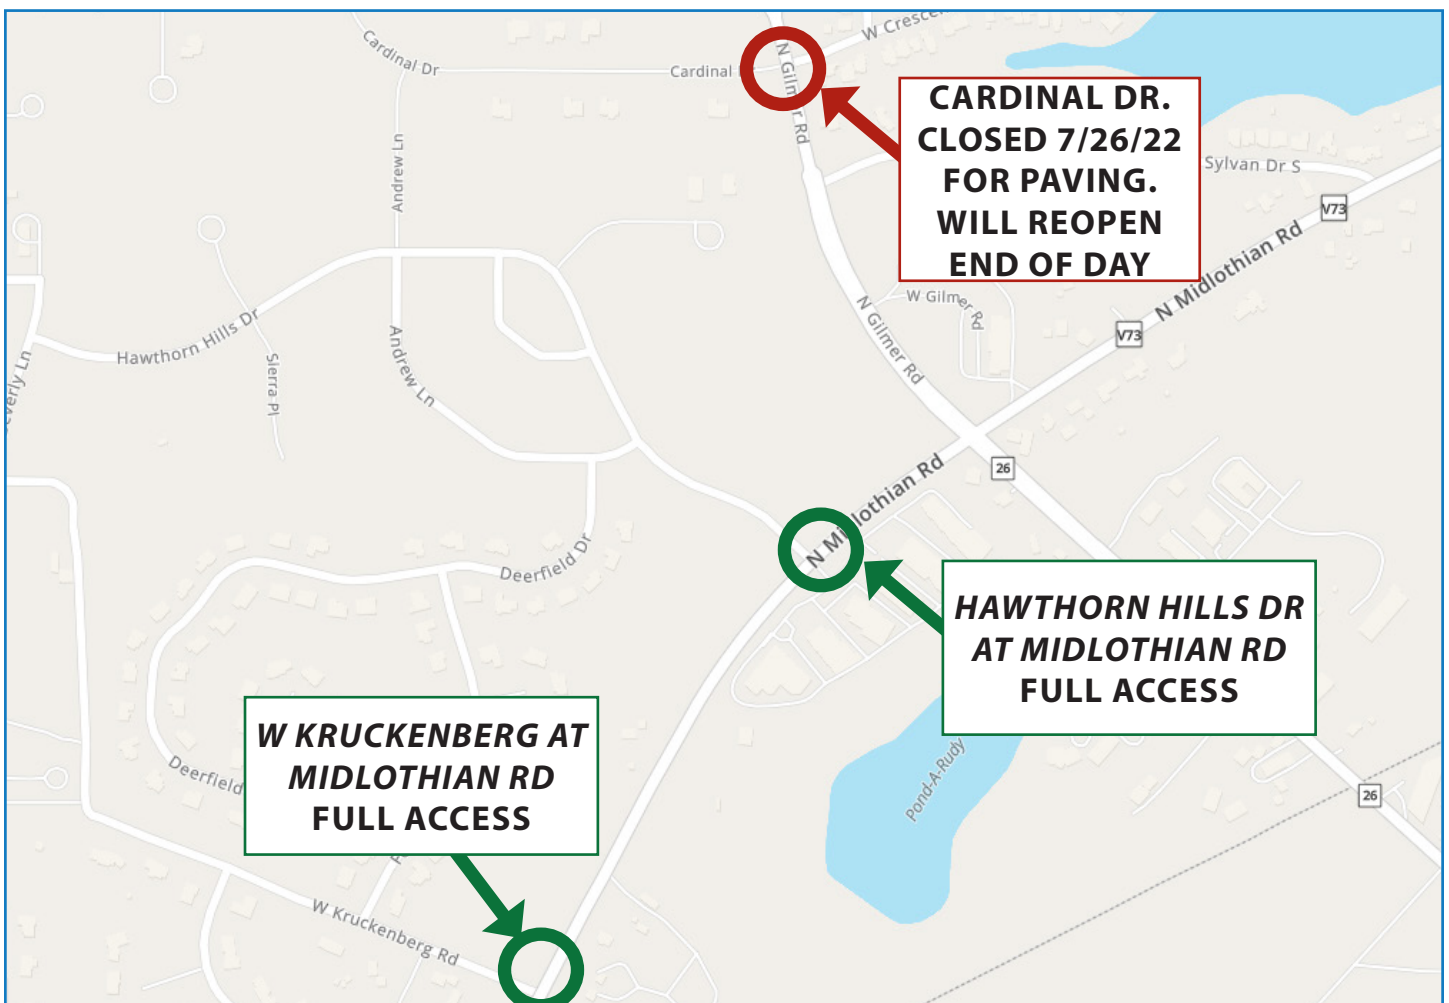

Gilmer/Midlothian Intersection Improvement Project

improvegilmermidlothian.com

UPDATE CARDINAL DRIVE AT GILMER ROAD

CLOSED TUESDAY, 7/26/22 FOR PAVING

USE HAWTHORN HILLS DR. AND W KRUCKENBERG RD.

IMPROVEGILMERMIDLOTHIAN.COM