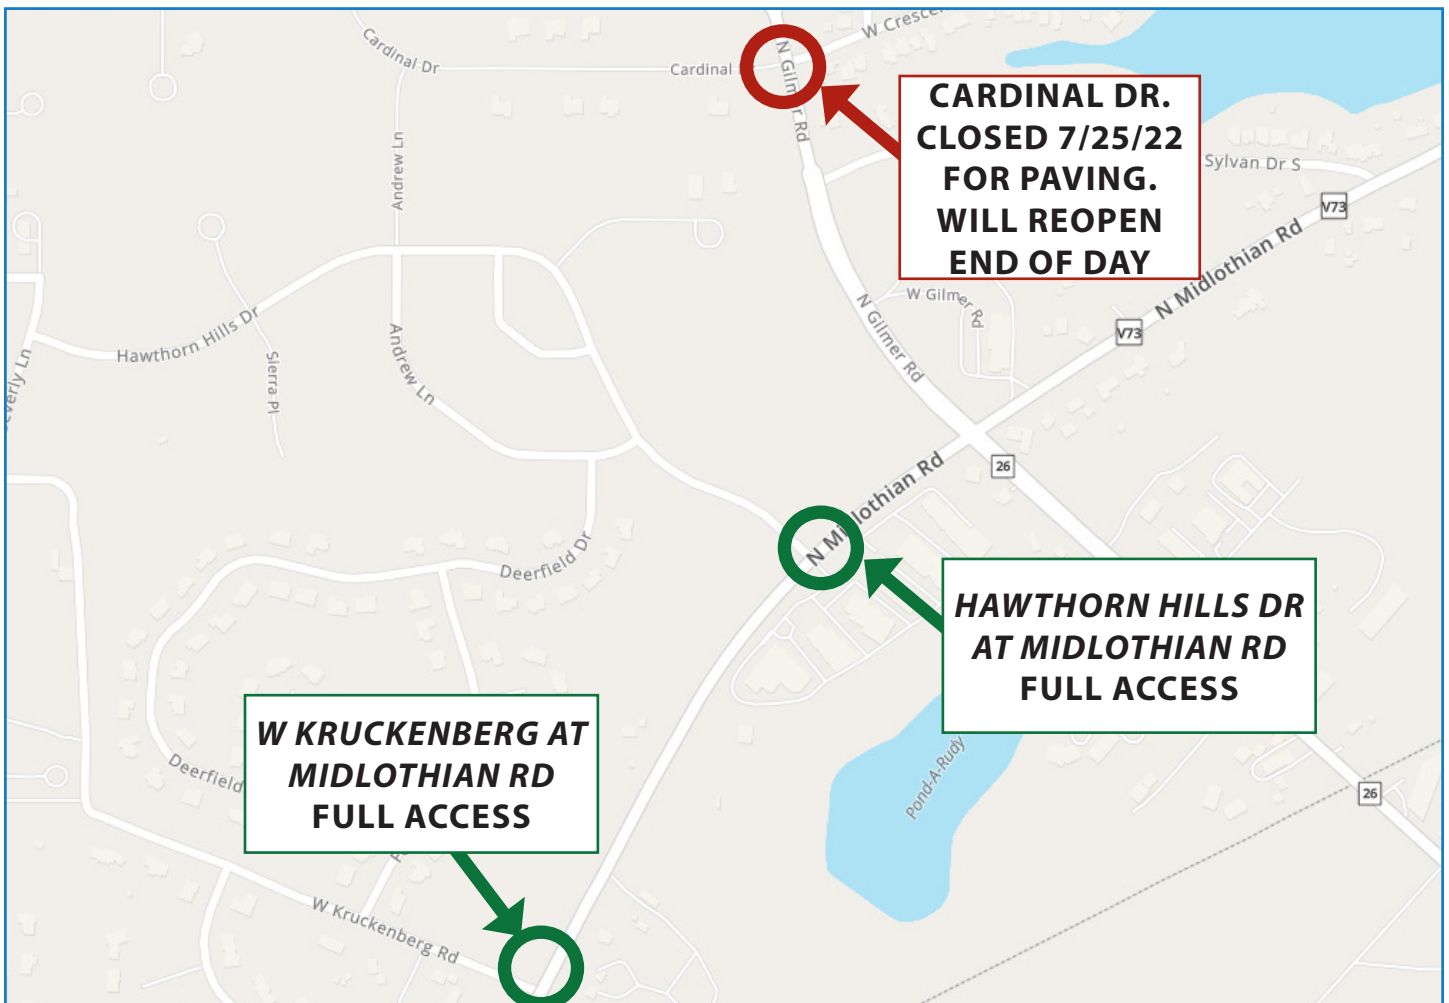

Gilmer/Midlothian Intersection Improvement Project

improvegilmermidlothian.com

CARDINAL DRIVE AT GILMER ROAD

CLOSED MONDAY, 7/25/22, FOR PAVING.

WILL REOPEN BY END OF DAY.

USE HAWTHORN HILLS DR. AND W KRUCKENBERG RD.